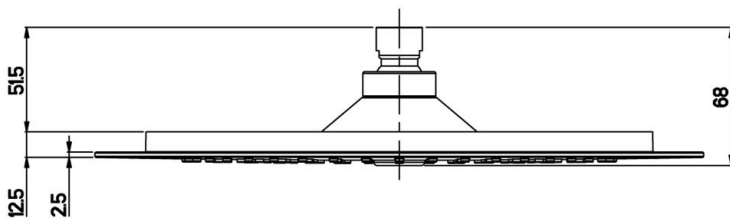

Flushing of pipe must be done before fittings are installed. Failure to do so voids the warranty.

Follow cleaning instructions and avoid using any harmful chemicals.

All information is for reference only. Installation shall always be based on the specs provided with actual delivered items.

For more info, visit www.kuysen.com