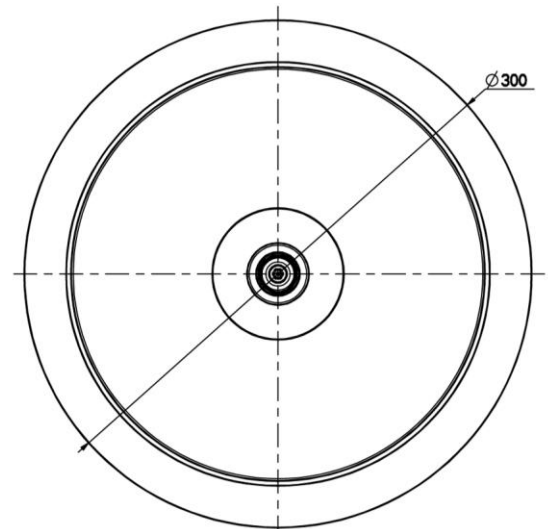

Flushing of pipe must be done before fittings are installed. Failure to do so voids the warranty.

Follow cleaning instructions and avoid using any harmful chemicals.

All information is for reference only. Installation shall always be based on the specs provided with actual delivered items.

For more info, visit www.kuysen.com